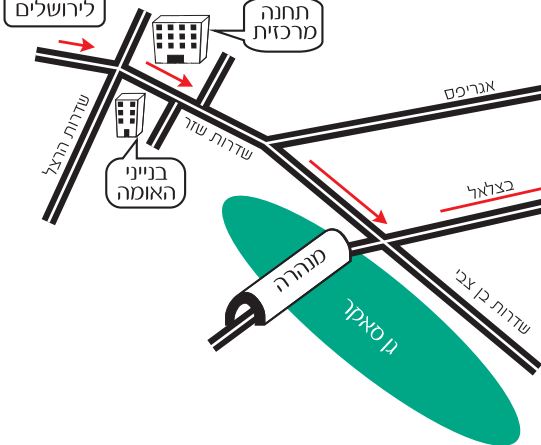

**Directions from Jerusalem Entrance to Harmony hotel**  
 Enter Jerusalem, Pass ICC on your right and continue on Shazar Blvd. At the 3rd traffic light after ICC, opposite the tunnel, turn left to Bezelel St. drive uphill on Bezelel st., the road curves to the right and immediately to the left into to Be'eri st.  
 Cross King George st. into to Hillel st. and turn the first left on Hillel st. to Hahistadrut st. and then turn right to Shamai st. all the way down.  
 Harmony hotel is located on 14 Shamai st. behind "Masad" bank.  
 The hotel is situated on the first floor of the building above the shopping center.

לירושלים הכניסה

תחנה מרכזית